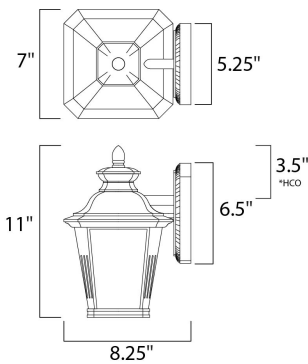

PRODUCT DESCRIPTION

Knoxville is an updated take on the traditional lantern style. Finished in Bronze and with the option of Clear or Frosted glass, our Incandescent version is sure to wow.

MEASUREMENTS

DIMENSION : 7" W x 11" H x 8.25" Ext
BACK PLATE : 5.25" W x 6.5" H x 3.5" HCO
HANGING WEIGHT : 3.1 lb

LAMPING

INPUT VOLTAGE : 120V
BULB : 1 x 60W Incandescent E26 Medium , 60W Total
BULB INCLUDED : (Not Included)
DIMMABLE : Yes

FINISHES OPTION

Bronze (BZ)

GLASS

Frosted Seedy FS

MATERIAL

Die Cast Aluminum, Glass

RATINGS

cETLus
Wet Location

ADDITIONAL

OPERATING TEMPERATURE:
-20°C (-4°F), 40°C (104°F)

Always consult a qualified electrician before installing any lighting product.